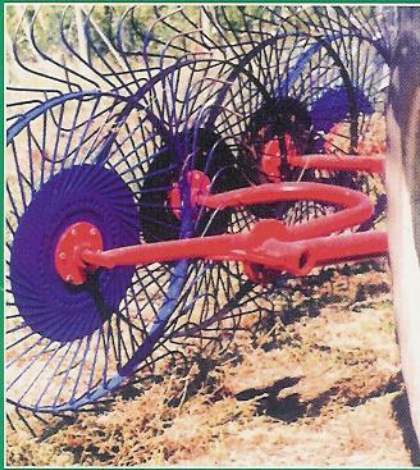

SIDE DELIVERY RAKES

Via A. Bucchi, 2 - zona ind. le nord
06012 Citta' di Castello (Pg) - Italy
tel. +39 075 8521881
fax +39 075 8521439
e-mail: info@decloet.it
www.decloet.it

AGRICULTURE

●

AGR

De Cloet Mounted Side Delivery Rakes RD Series have, independent rake wheels mounted on tapered roller bearings with protection from dust. Simple, Strong and Robust construction. Spring system ensures gentle raking, spreading and turning.

Tapered roller bearing.

MODEL	RAKING WIDTH	TURNING/SPREADING	N° WHEELS	WEIGHT LBS.
RD 2	4' 3"	4' 3"	2	190
RD 4	8' 5"	9' 5"	4	375
RD 5	11' 2"	11' 2"	5	440
RD 8	18'	18'	8	970
RD10	22' 9"	22' 9"	10	1.102

Distributed by: