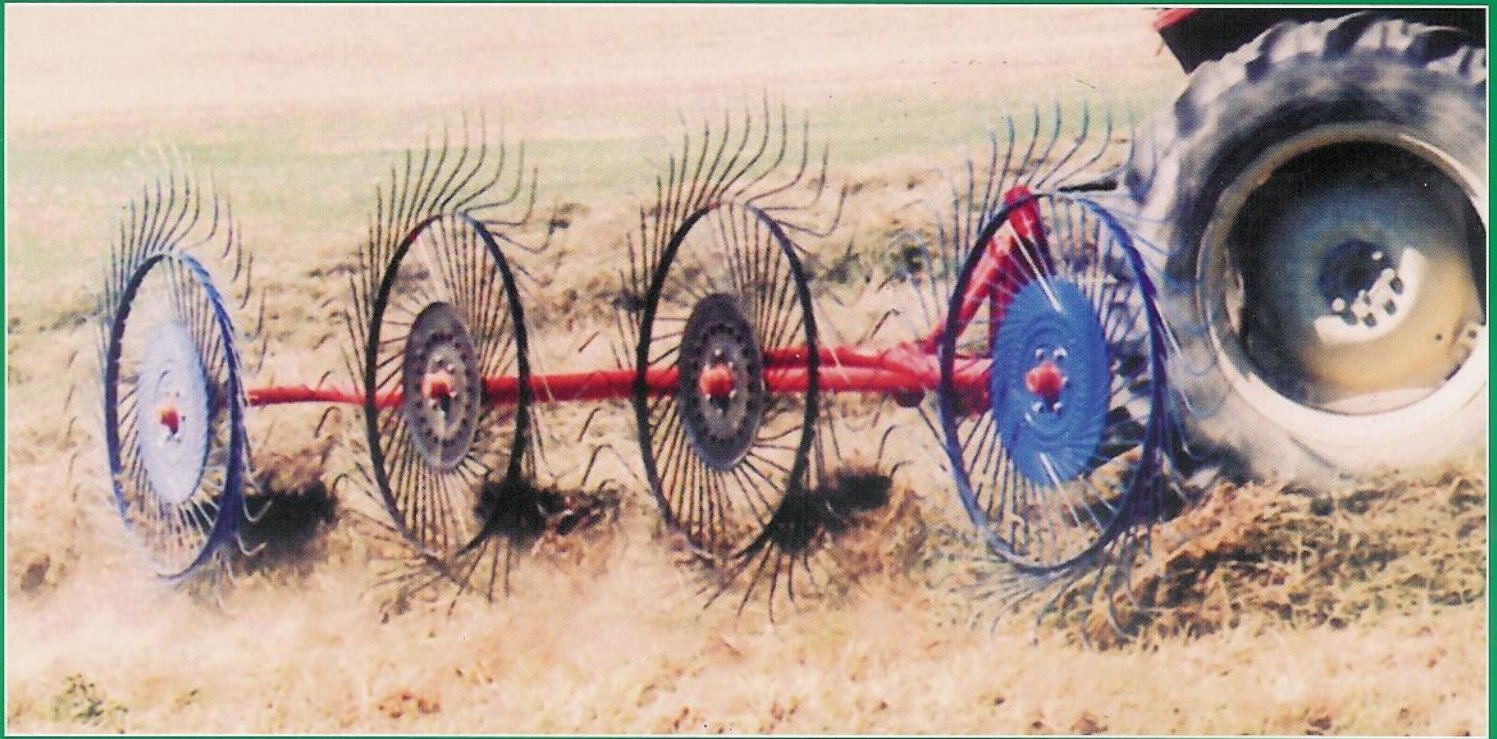

SIDE DELIVERY RAKES

Via A. Bucchi, 2 - zona ind. le nord
06012 Citta' di Castello (Pg) - Italy
tel. +39 075 8521881
fax +39 075 8521439
e-mail: info@decloet.it
www.decloet.it

AGRICULTURE

●

AGR

De Cloet Mounted Side Delivery Rakes RD Series have, independent rake wheels mounted on tapered roller bearings with protection from dust. Simple, Strong and Robust construction. Spring system ensures gentle raking, spreading and turning.

Tapered roller bearing.

MODEL	RAKING WIDTH	TURNING/SPREADING	N° WHEELS	WEIGHT LBS.
RD 2	4' 3"	4' 3"	2	190
RD 4	8' 5"	9' 5"	4	375
RD 5	11' 2"	11' 2"	5	440
RD 8	18'	18'	8	970
RD10	22' 9"	22' 9"	10	1.102

Distributed by: